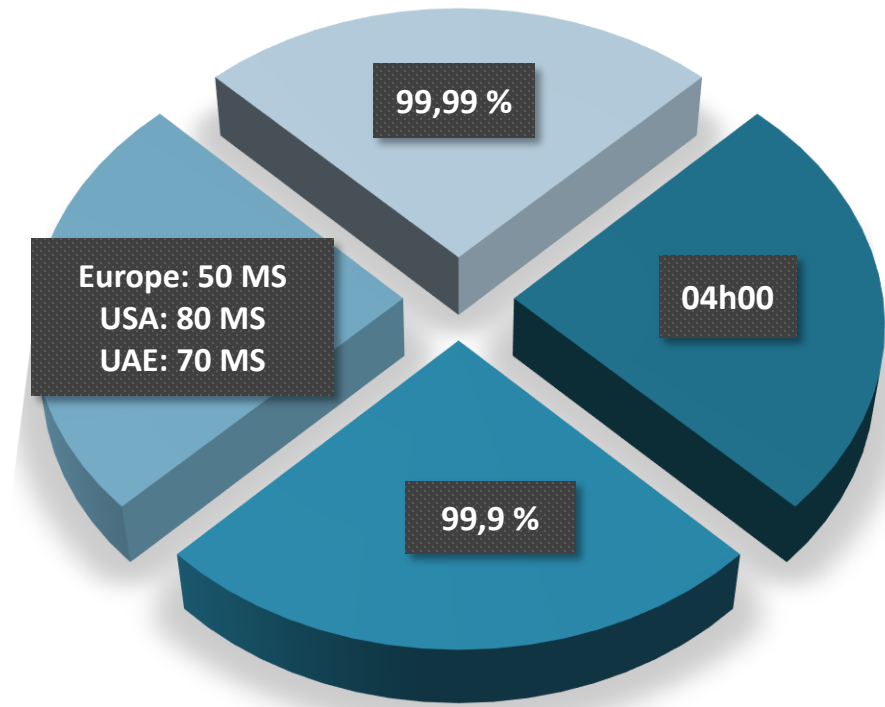

HOSTING and IP TRANSIT AVAILABILITY

LATENCY RTT

REPAIR TIME FROM THE
CUSTOMER TROUBLE TICKET
OPENING

IP PACKETS DELIVERY